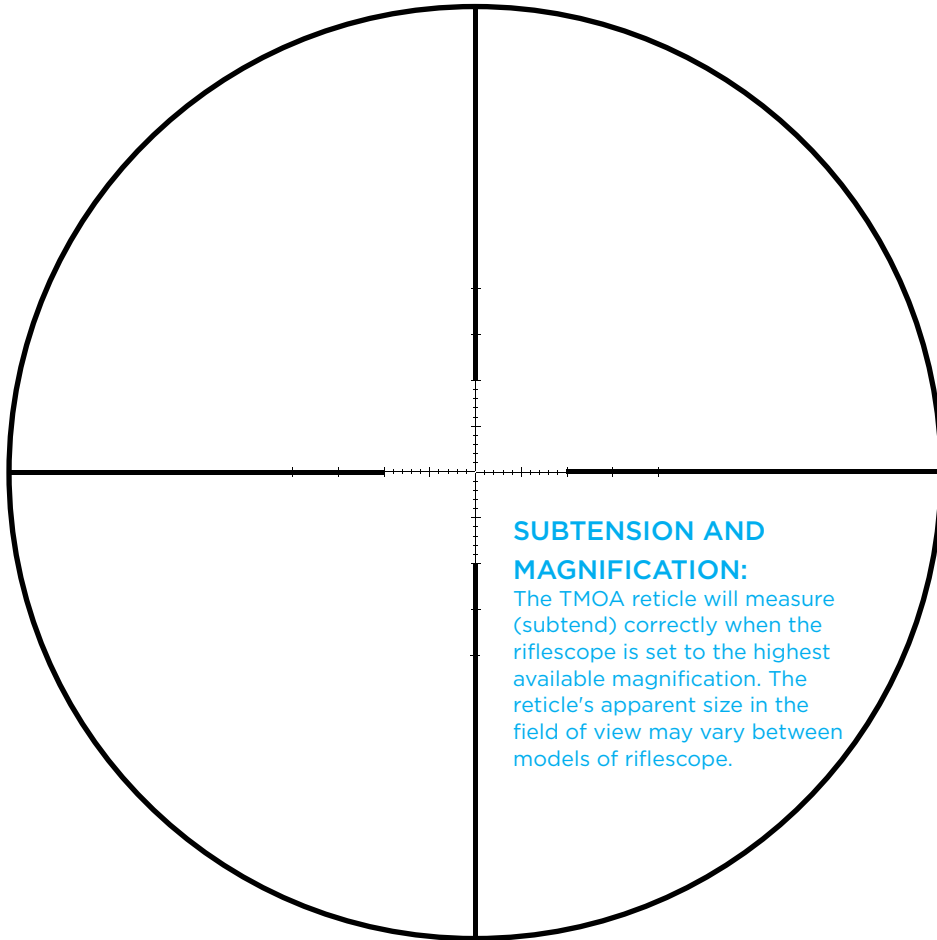

FULL RETICLE

**SUBTENSION AND  
MAGNIFICATION:**

The TMOA reticle will measure (subtend) correctly when the rifle scope is set to the highest available magnification. The reticle's apparent size in the field of view may vary between models of rifle scope.