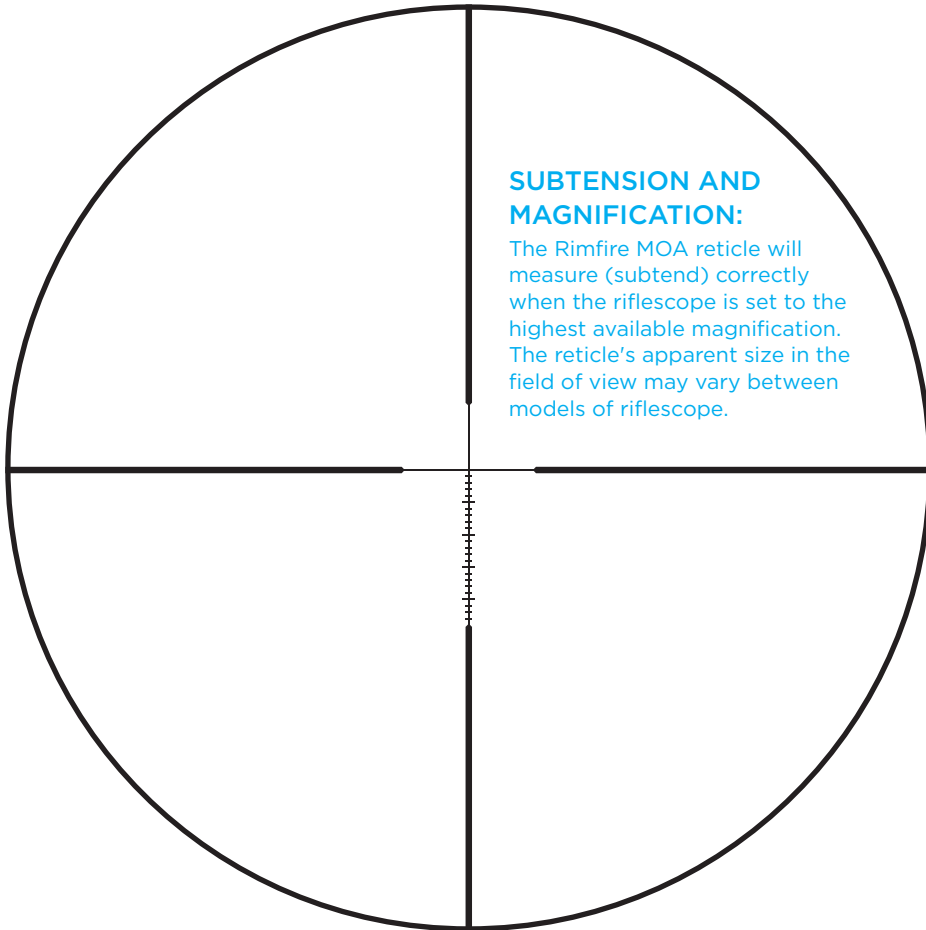

FULL RETICLE**SUBTENSION AND
MAGNIFICATION:**

The Rimfire MOA reticle will measure (subtend) correctly when the riflescope is set to the highest available magnification. The reticle's apparent size in the field of view may vary between models of riflescope.