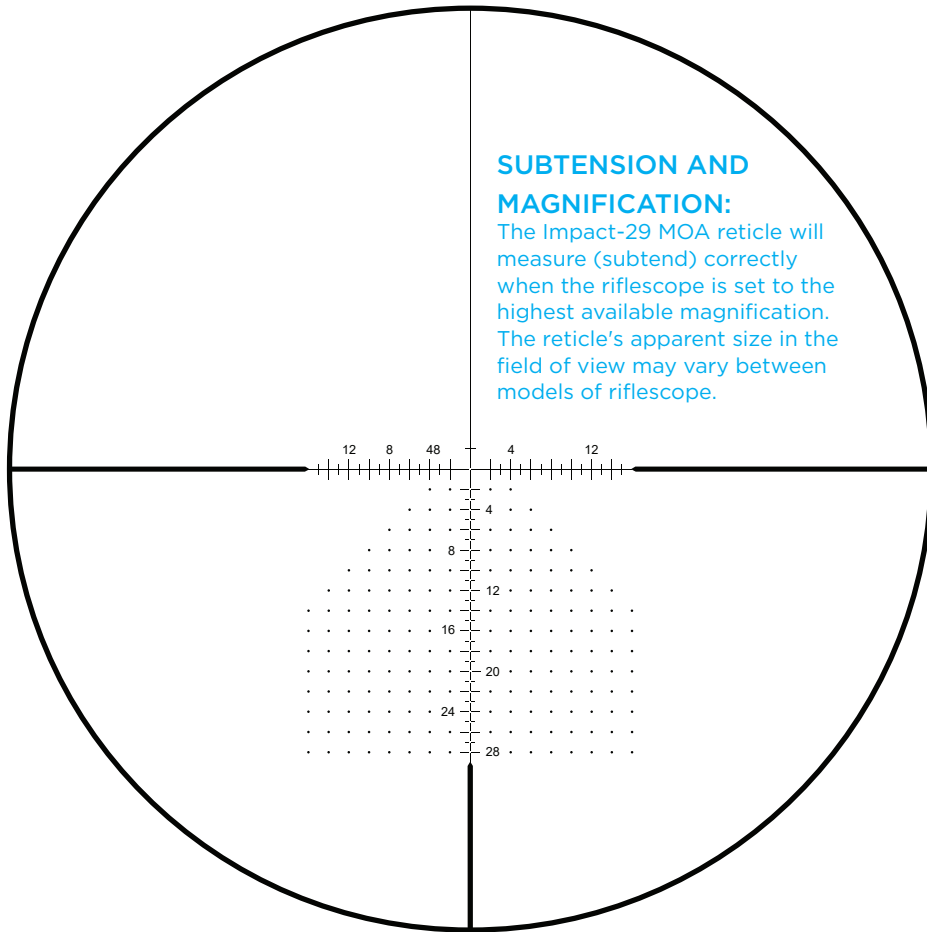

IMPACT-29 MOA

VX-5HD, VX-3i LRP

FULL RETICLE

SUBTENSION AND MAGNIFICATION:

The Impact-29 MOA reticle will measure (subtend) correctly when the rifle scope is set to the highest available magnification. The reticle's apparent size in the field of view may vary between models of rifle scope.