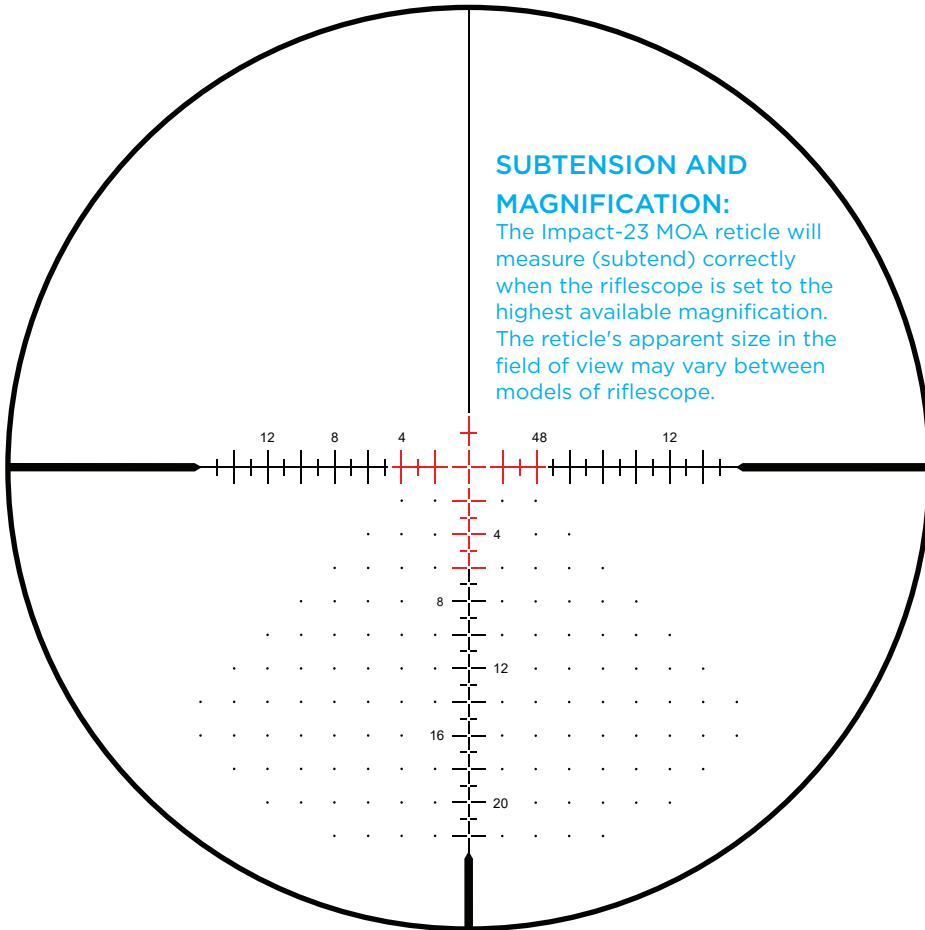

### SUBTENSION AND MAGNIFICATION:

The Impact-23 MOA reticle will measure (subtend) correctly when the riflescope is set to the highest available magnification. The reticle's apparent size in the field of view may vary between models of riflescope.